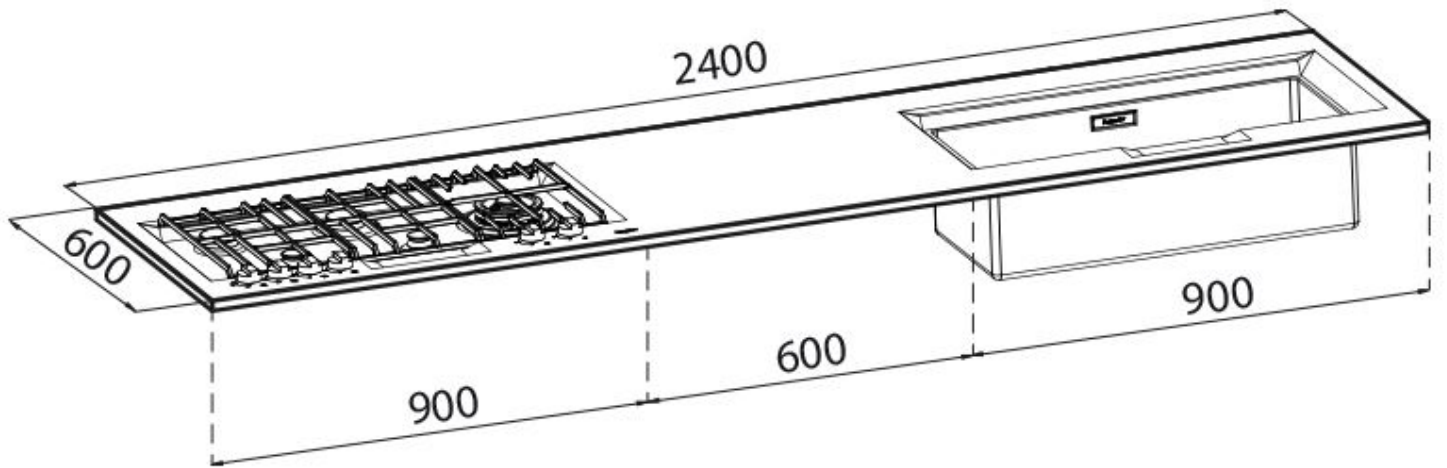

TECHNICAL DATA